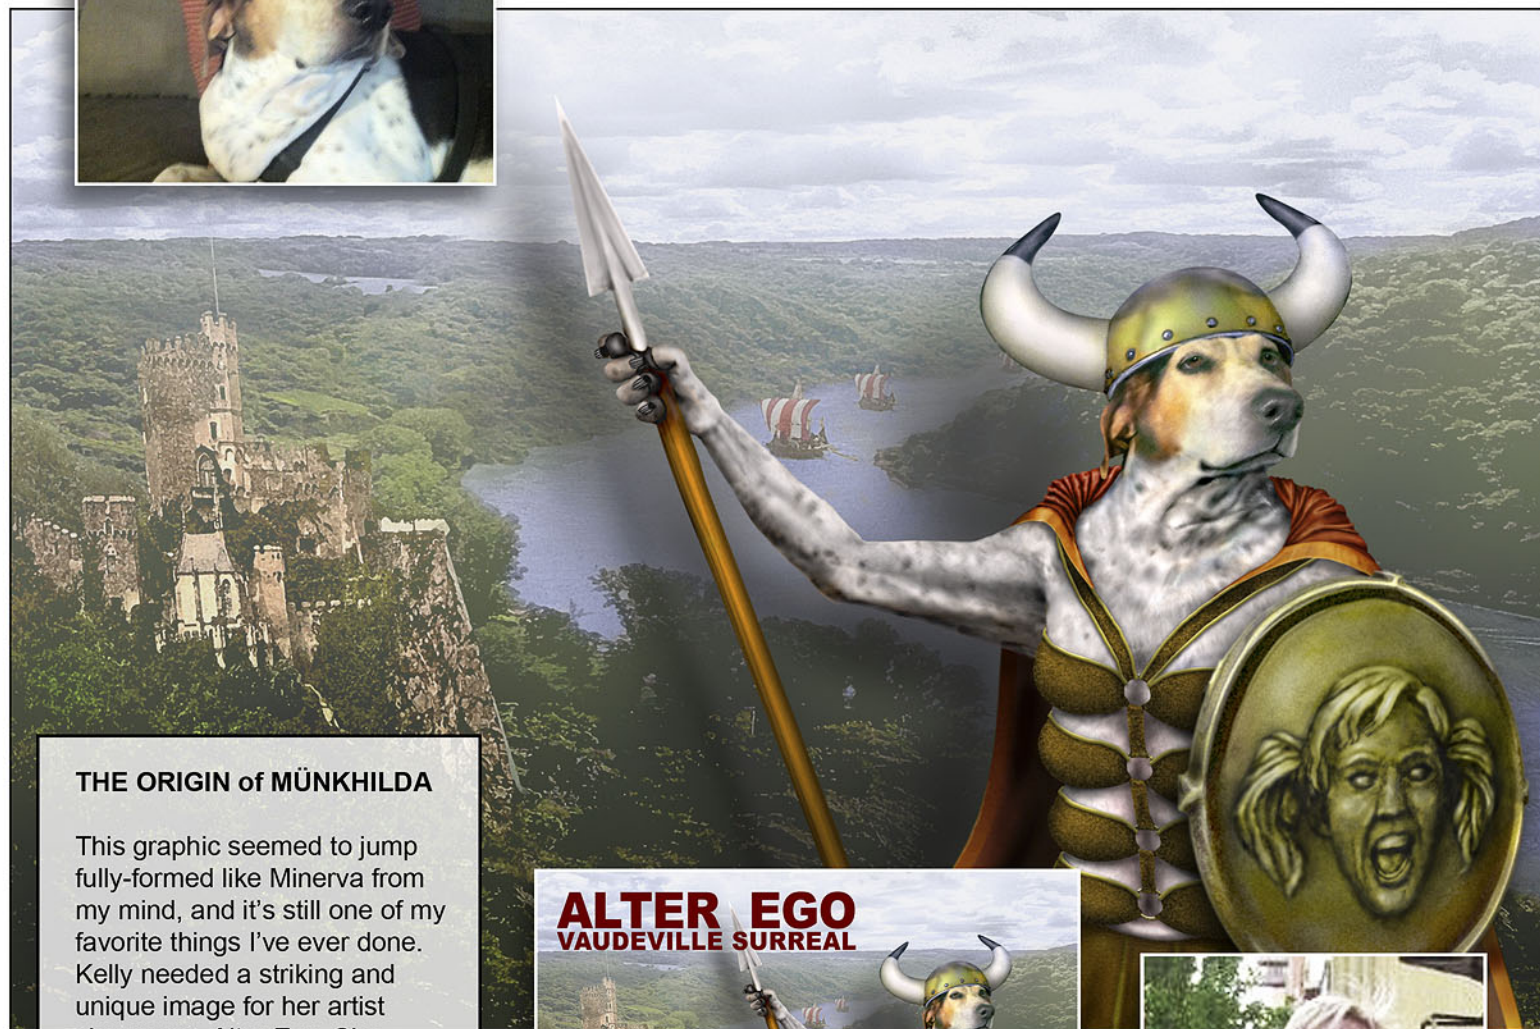

**Above:** Background elements; castles, the Rhine River, Viking boat

**Above:** Wood texture for spear shaft

**Right:** ,Vintage opera and Medusa shield/medallion photo reference

**Below:** Kelly Dwyer's dog, Monkey the Dog, posing for this graphic

**THE CLIENT:** Kelly "Killy" Dwyer  
**THE JOB:** Alter Ego Artist Showcase  
 jake thomas creative  
 646•675•7137 jakethomascreative@gmail.com  
 www.jakethomascreative.com

**THE ORIGIN of MÜNKHILDA**

This graphic seemed to jump fully-formed like Minerva from my mind, and it's still one of my favorite things I've ever done. Kelly needed a striking and unique image for her artist showcase, *Alter Ego*. She frequently features her dog, Monkey the Dog, in the promotional graphics for her own comedy and music. While looking through a gallery of Monkey's photos I wondered, "What would be the Alter Ego of this couch-surfing beagle?" And lo, Mönkhilda was born.

Event graphic with logo text for hand-cards, marquee poster and Facebook invite.

**Above:** Face of Kelly Dwyer, used for Medusa shield plaque

Production detail for Alter Ego artwork  
© Kelly Dwyer, Artwork by Jake Thomas